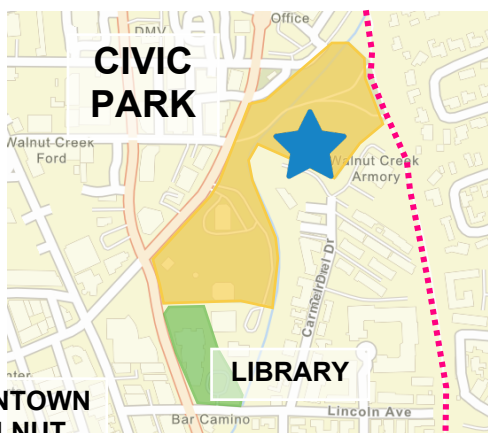

BIKE TO WHEREVER DAYS

ARTWORK BY PATRICK SEAN GIBSON

2026 Alameda • Contra Costa • Marin • Napa • San Francisco
San Mateo • Santa Clara • Solano • Sonoma

DOWNTOWN
WALNUT
CREEK

MAY 14, 2026
Walnut Creek
Energizer Stations

MORNING
Broadway & Newell
7:30 to 10am

AFTERNOON
Civic Park Bike Rodeo
★ 3 to 6 pm

BAY AREA
BIKE TO WHEREVER DAYS
bayareaBTWD.org

SCAN HERE
to join the fun!